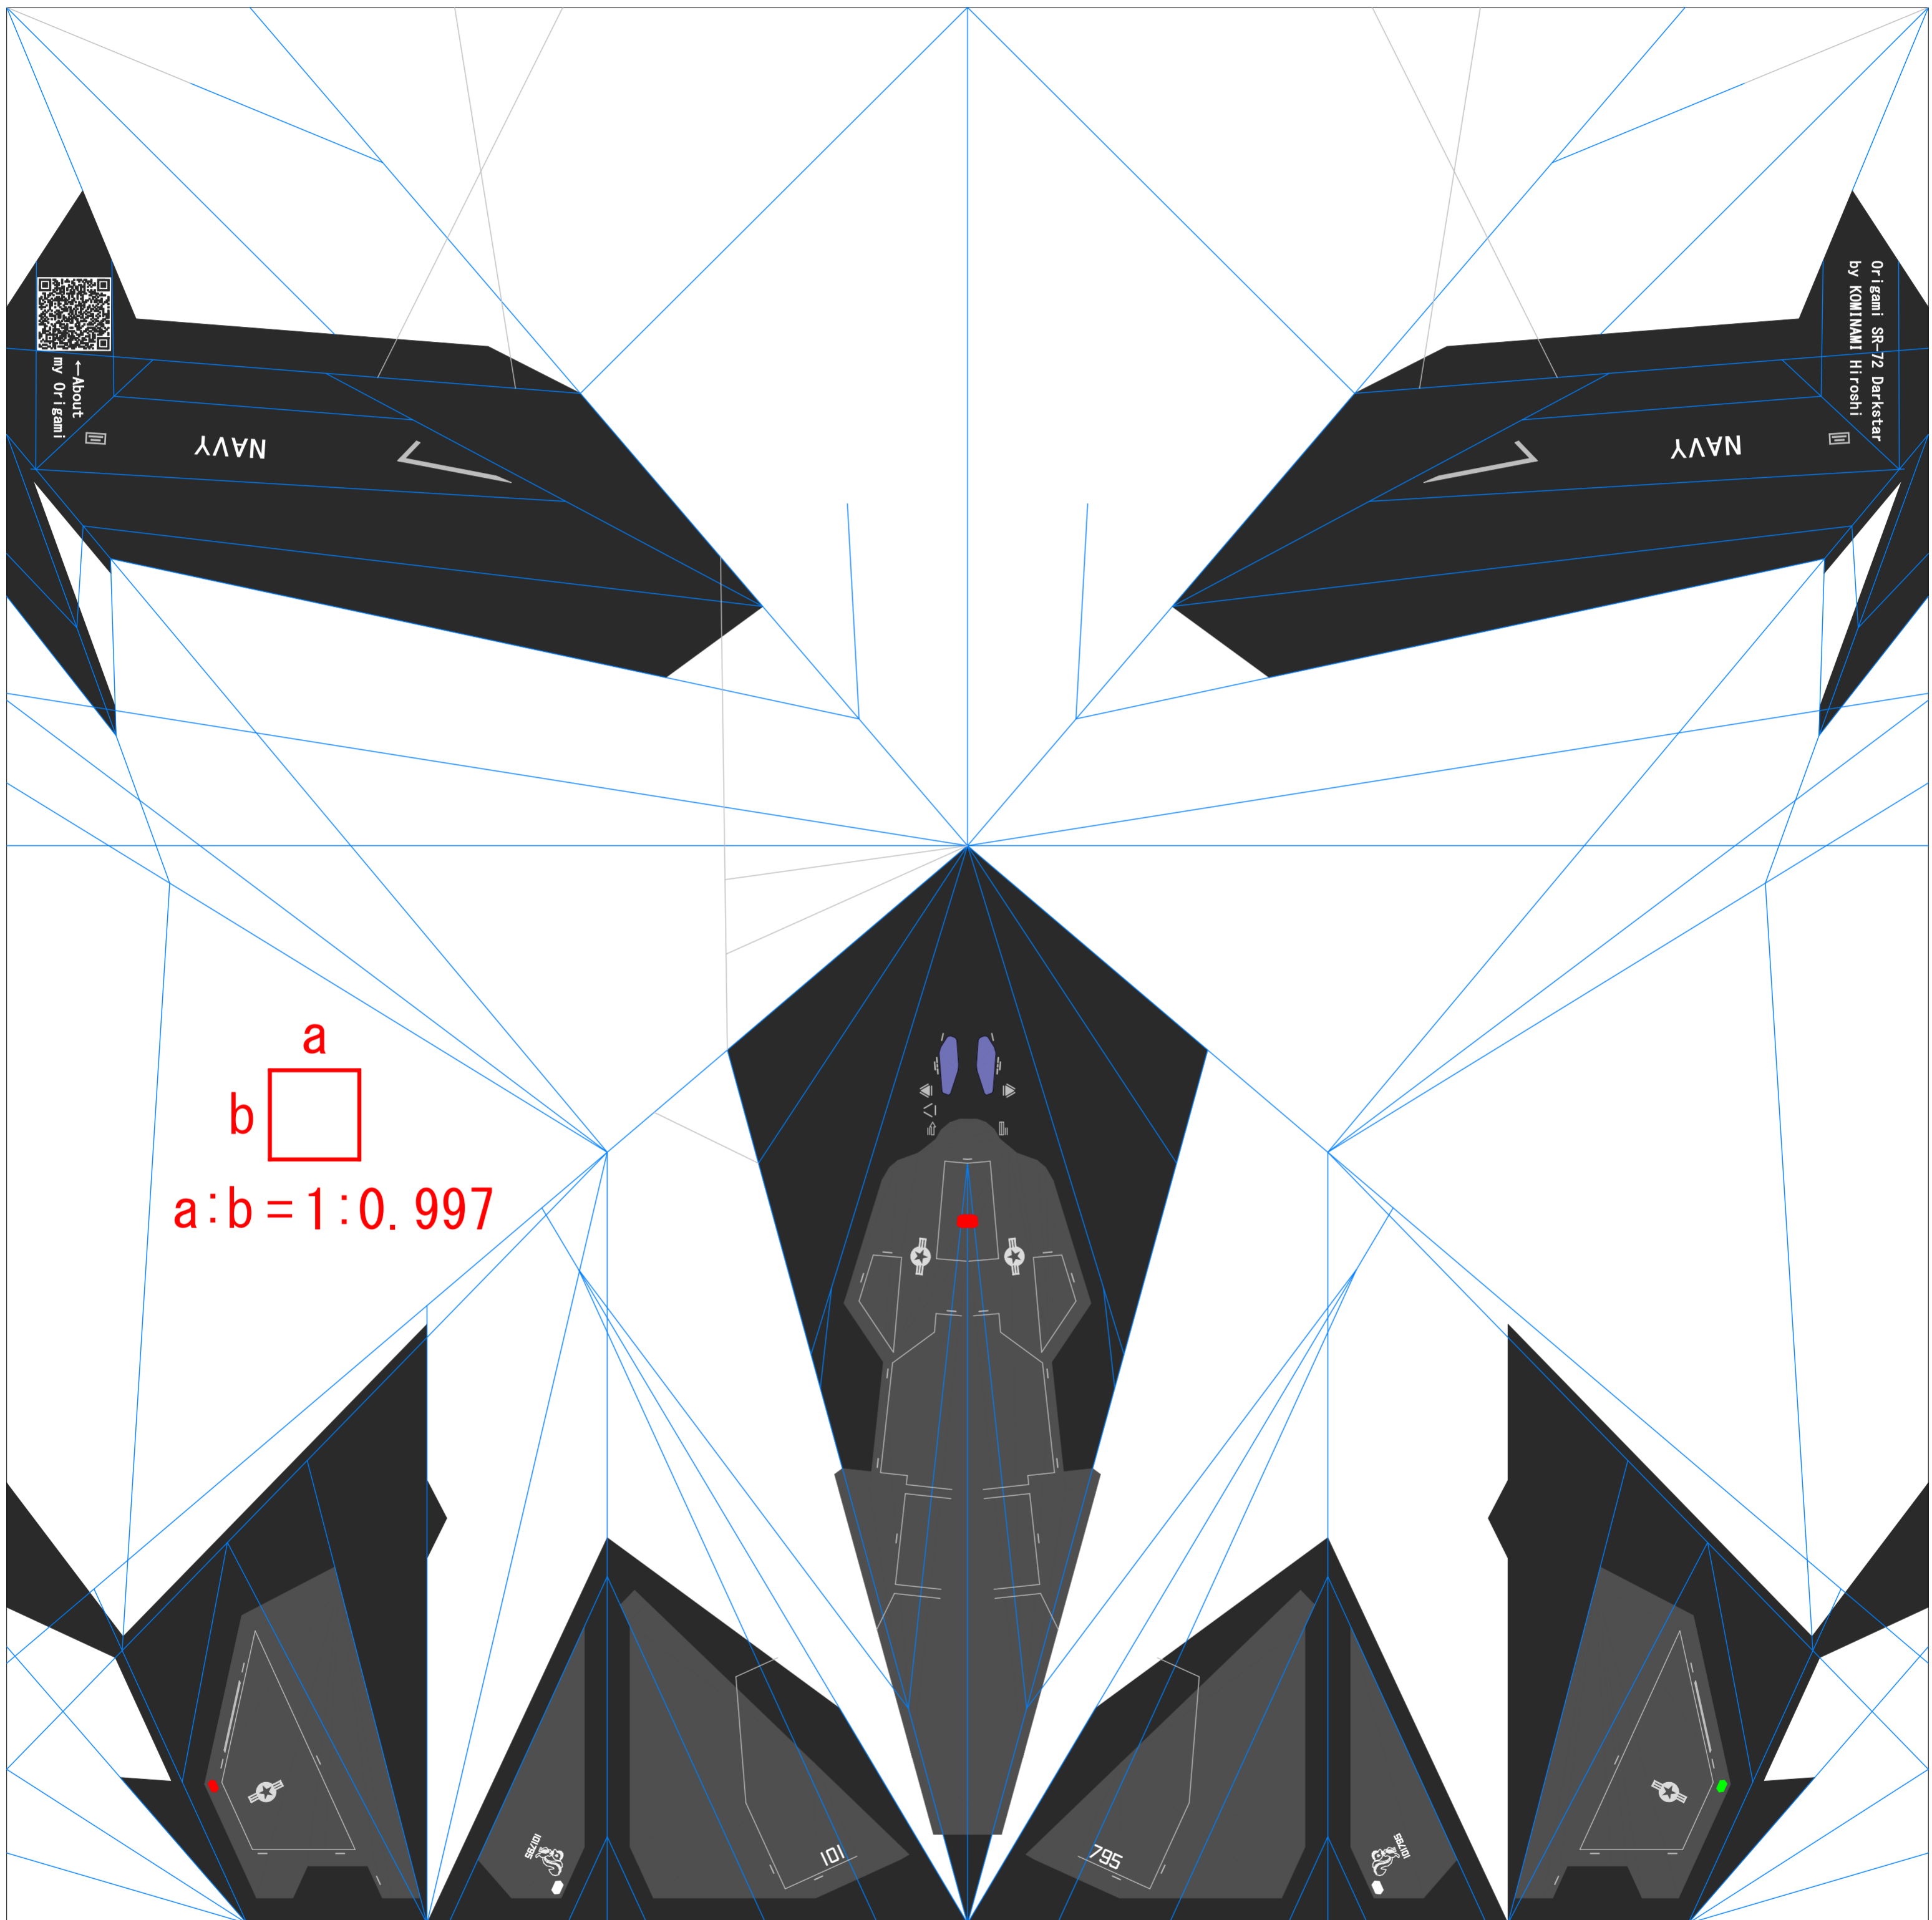

Or I gami SR-72 Darkstar  
by KOMIAMI Hiroshi

NAVY

NAVY

← About  
my Or I gami

a  
b   
a:b = 1:0.994

BELOW

101

795

BELOW

Ori gami SR-72 Darkstar  
by KOHIMAMI Hiroshi

NAVY

NAVY

→ About  
my Ori gami

a  
b  
a:b = 1:1

101

795