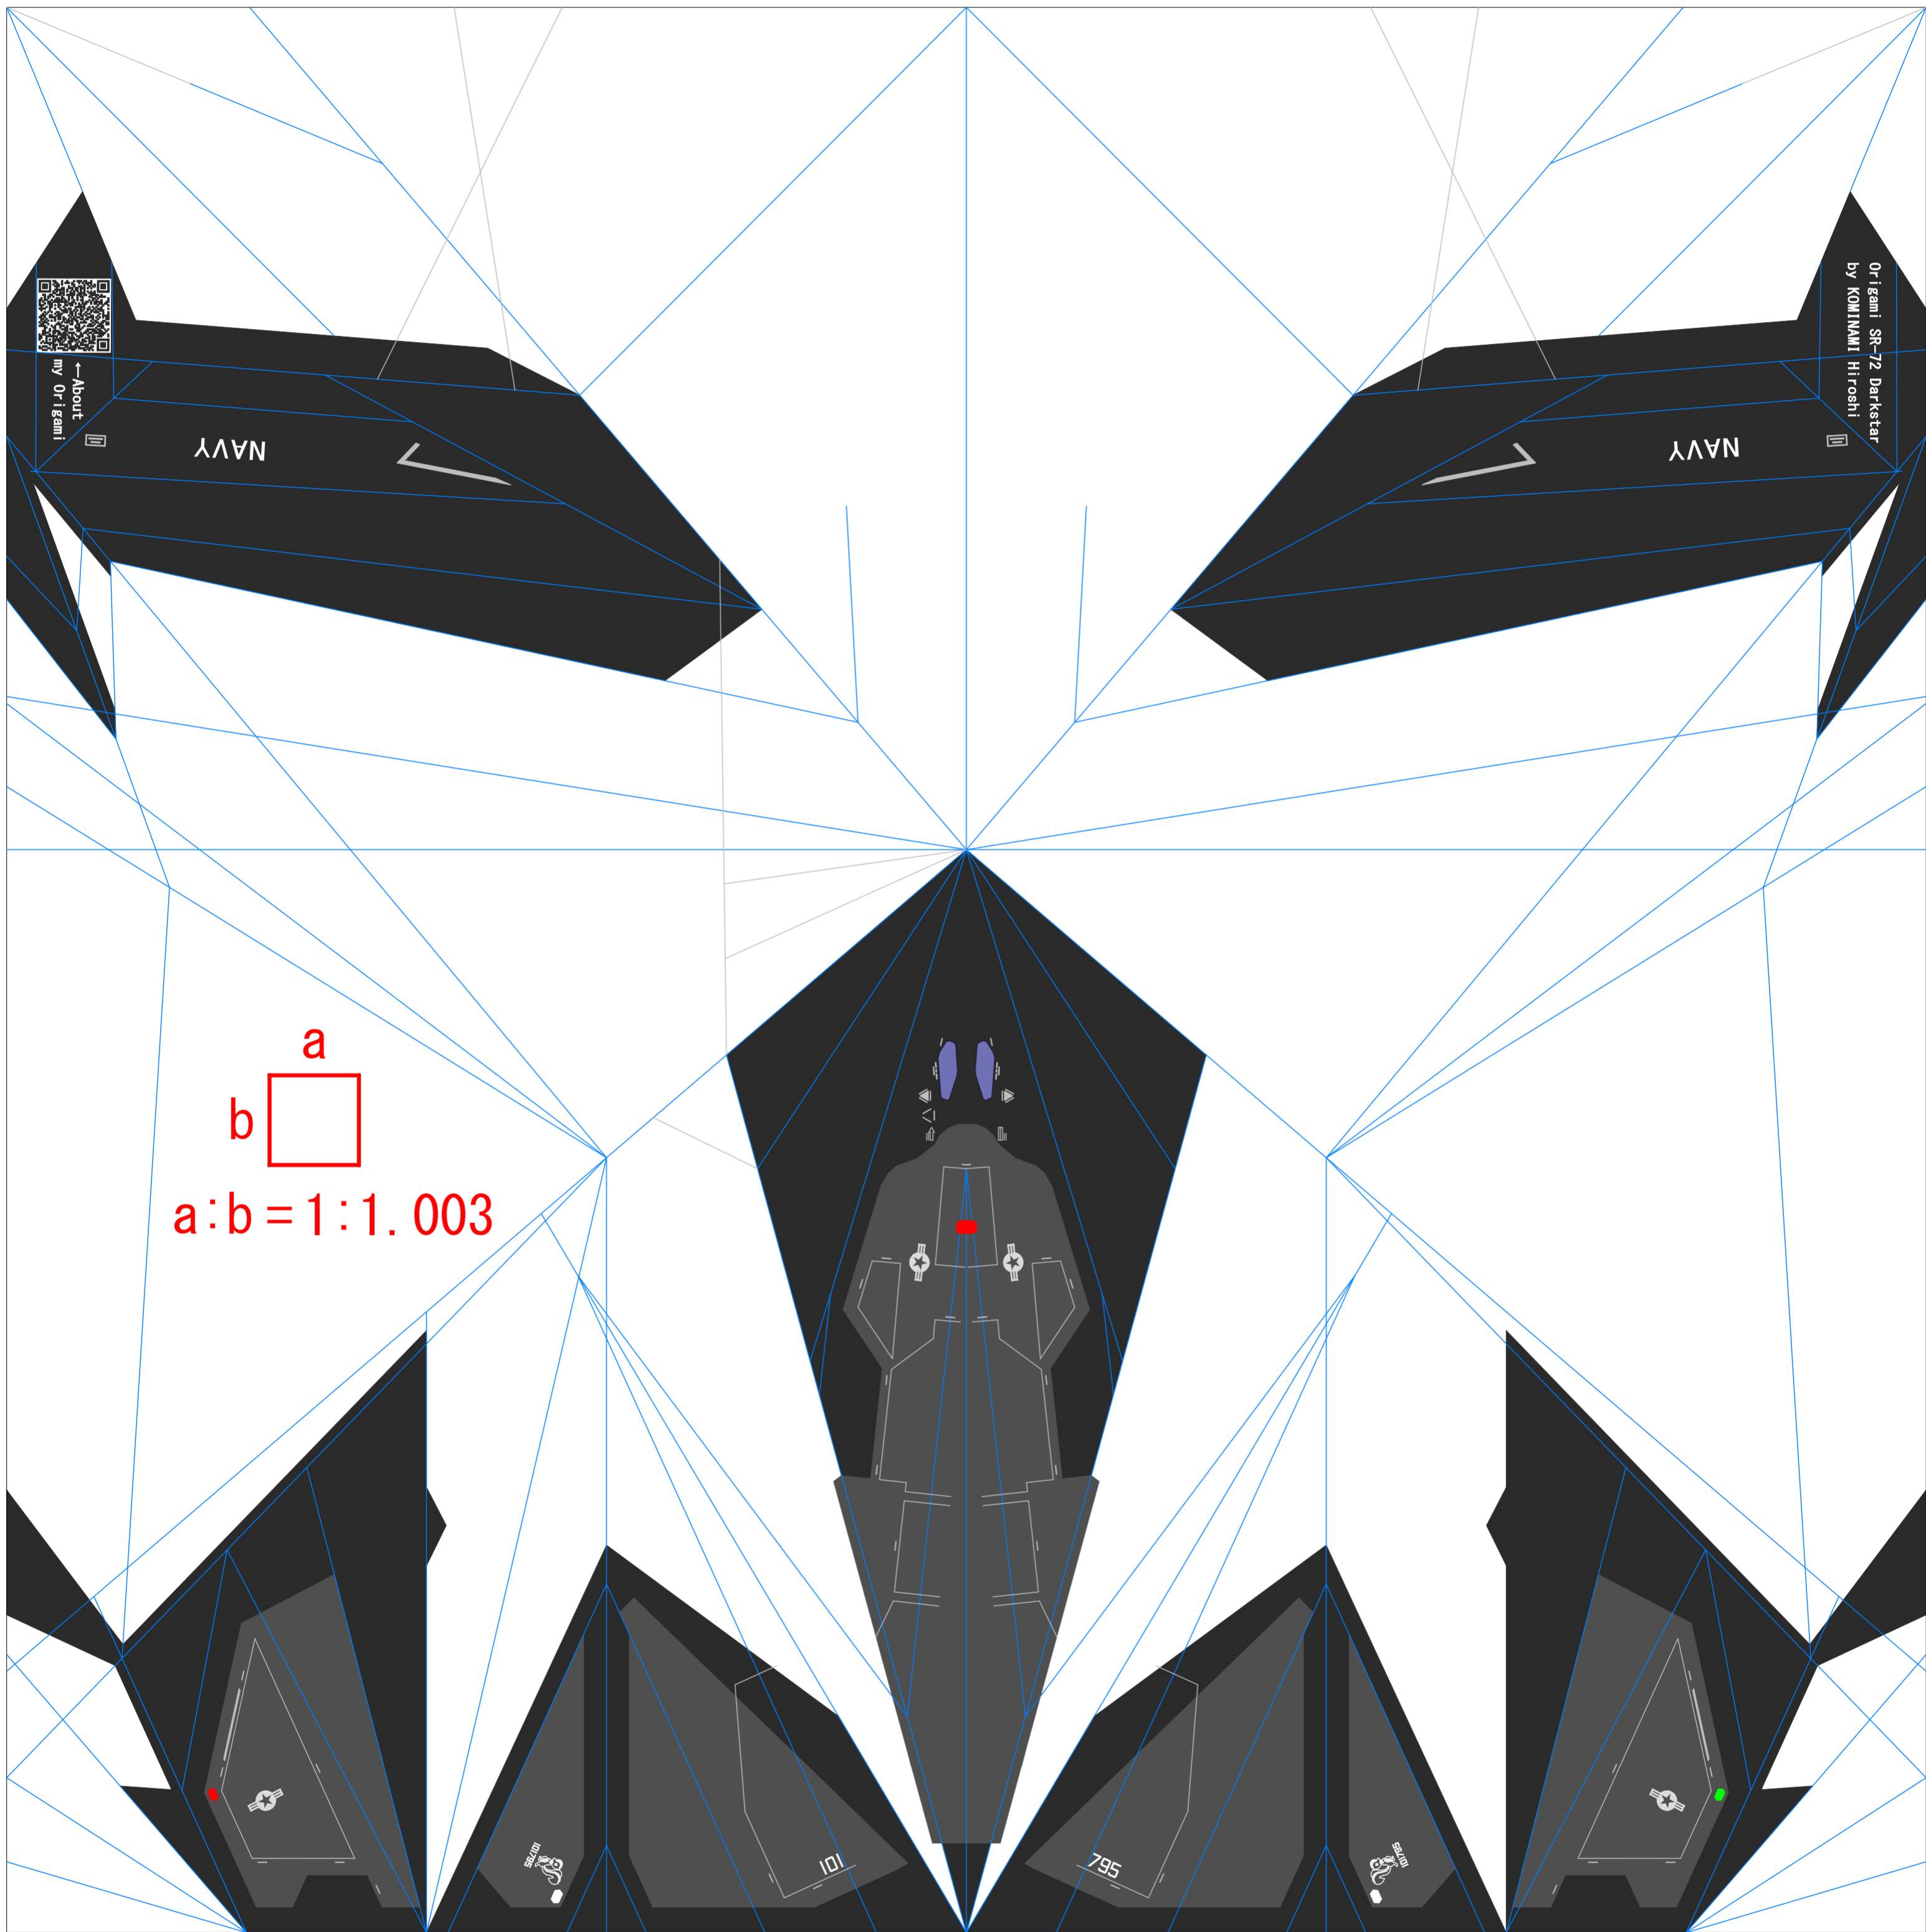

Or Igami SR-72 Darkstar
by KOMIYAMA Hiroshi

NAVY

NAVY

→ About
my Or Igami

$a:b = 1:1.003$

101

795

SR-72

SR-72