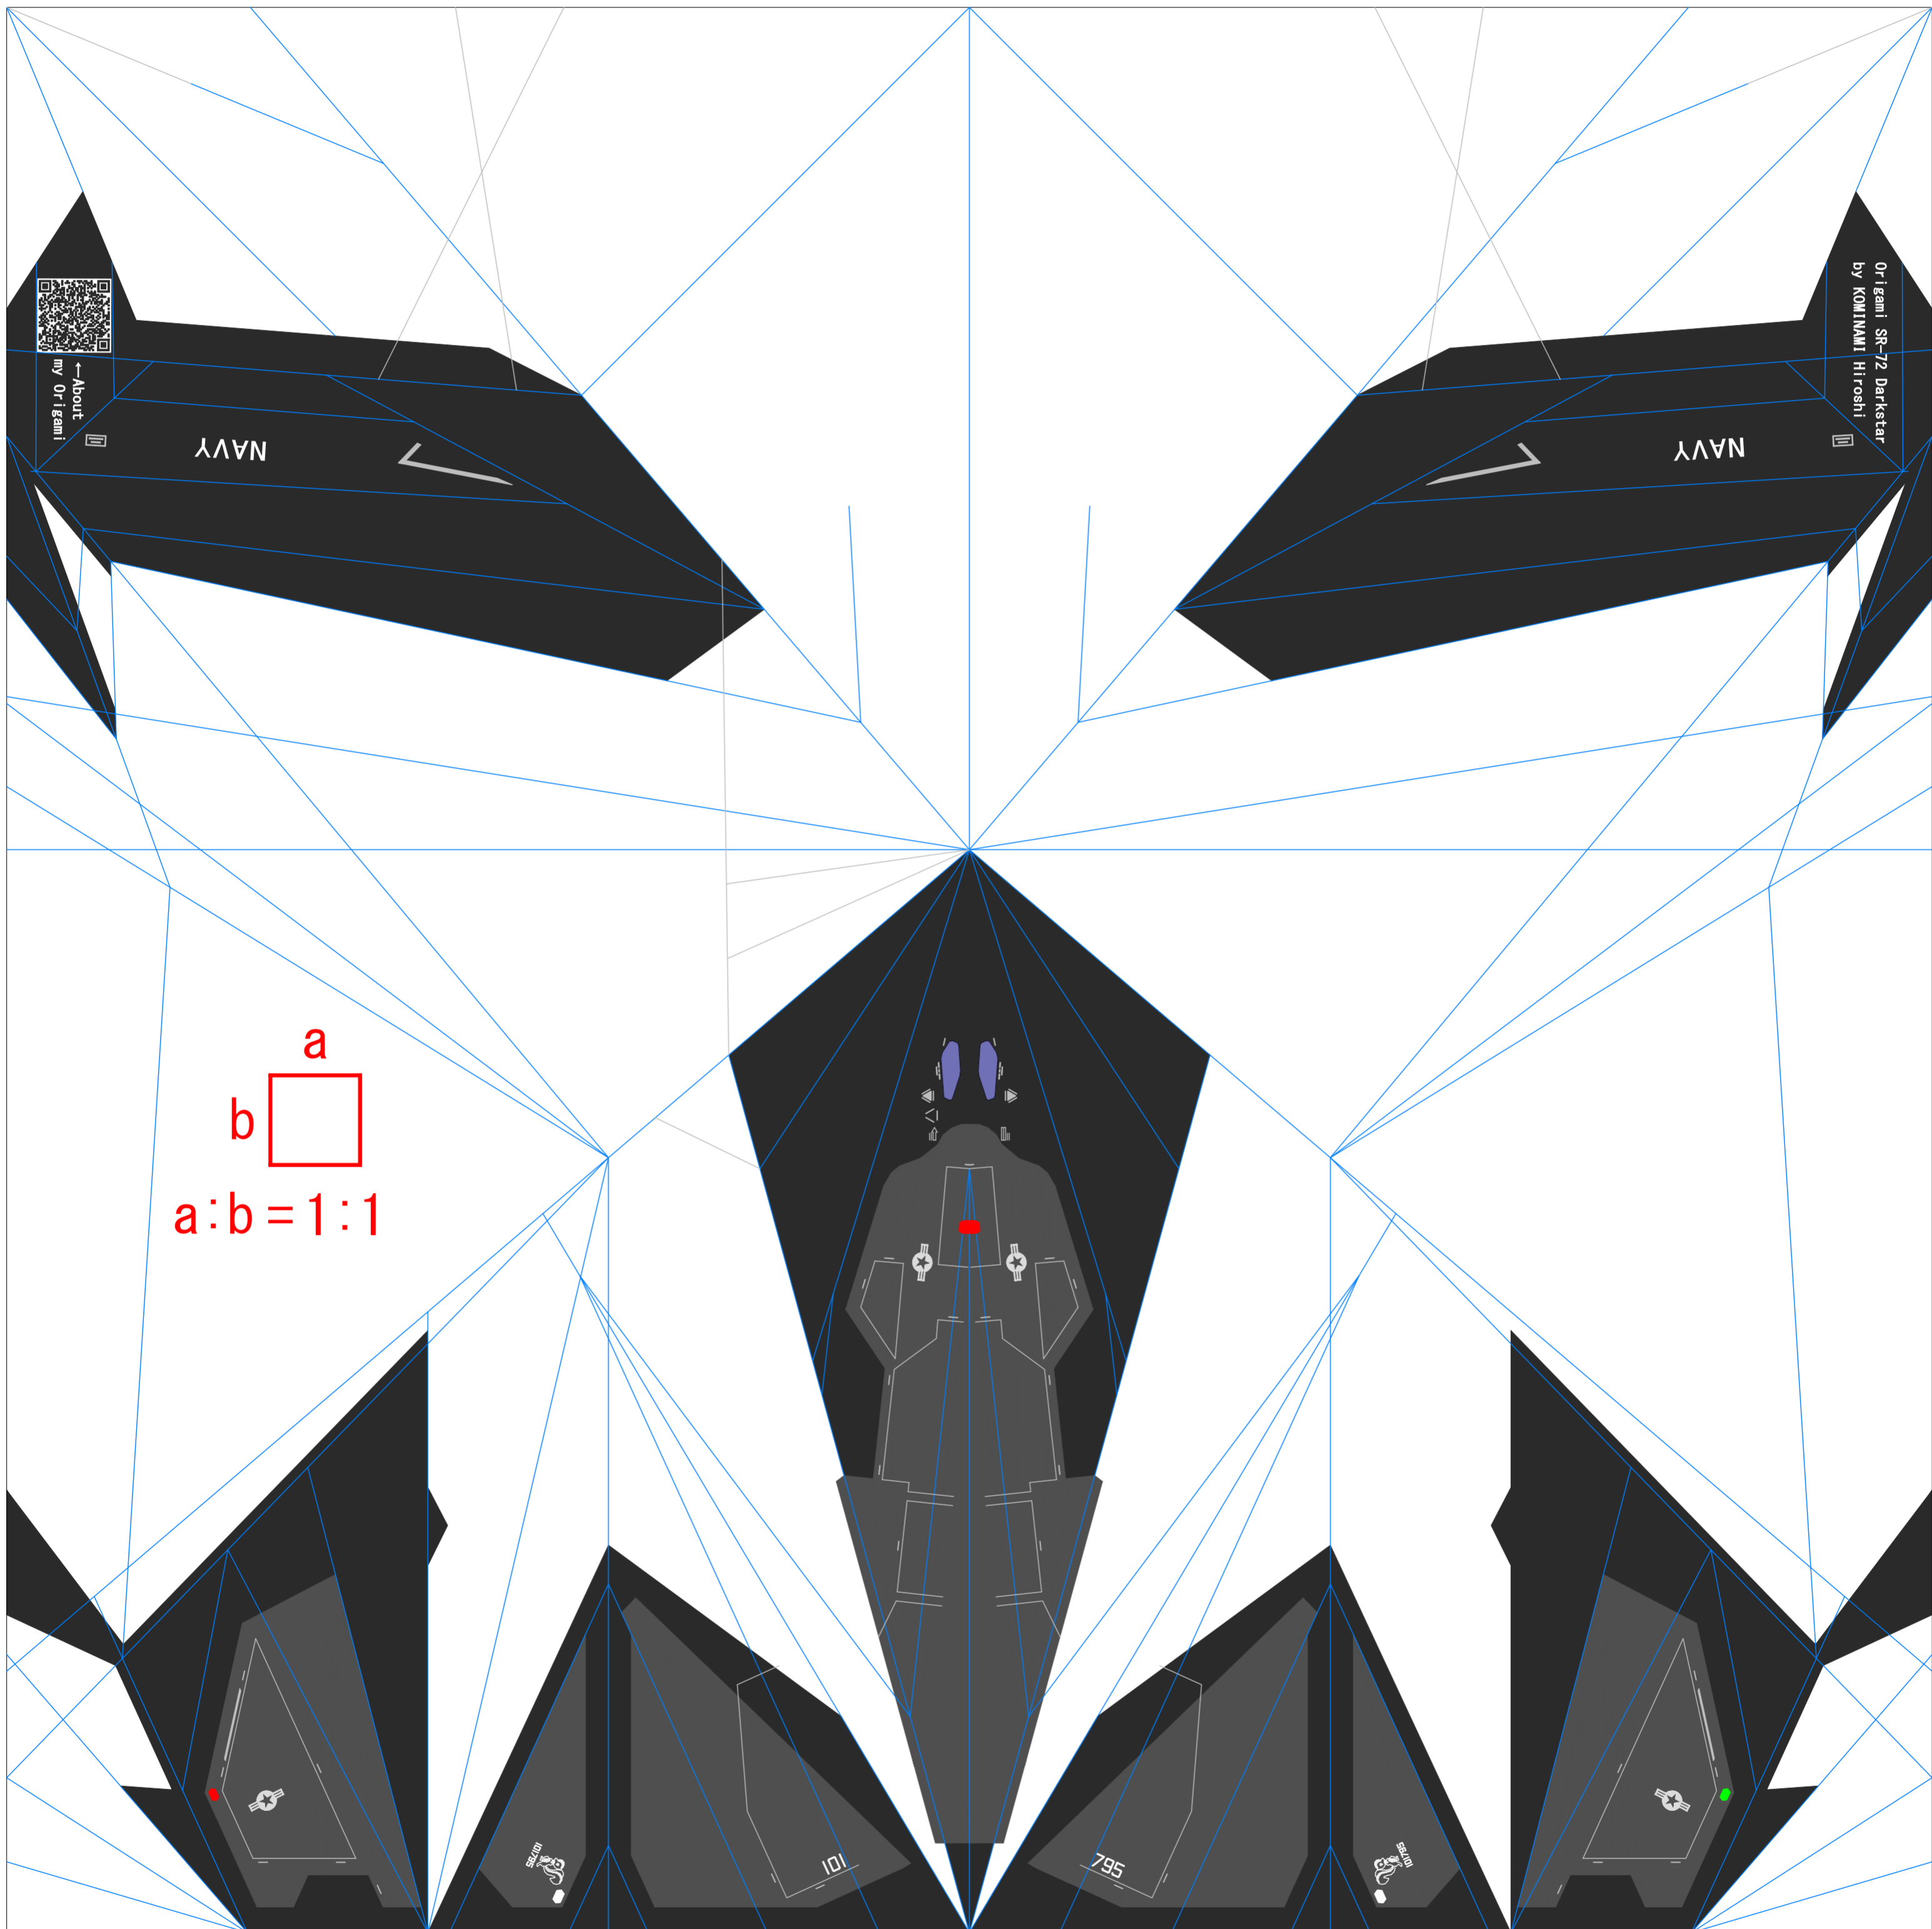

Or I gami SR-72 Darkstar  
by KOMIAMI Hiroshi

NAVY

NAVY

← About  
my Or I gami

a  
b   
a:b = 1:0.994

BELOW

101

795

BELOW

Ori gami SR-72 Darkstar  
by KOHIMAMI Hiroshi

NAVY

NAVY

→ About  
my Ori gami

a  
b  
a:b = 1:1

101

795