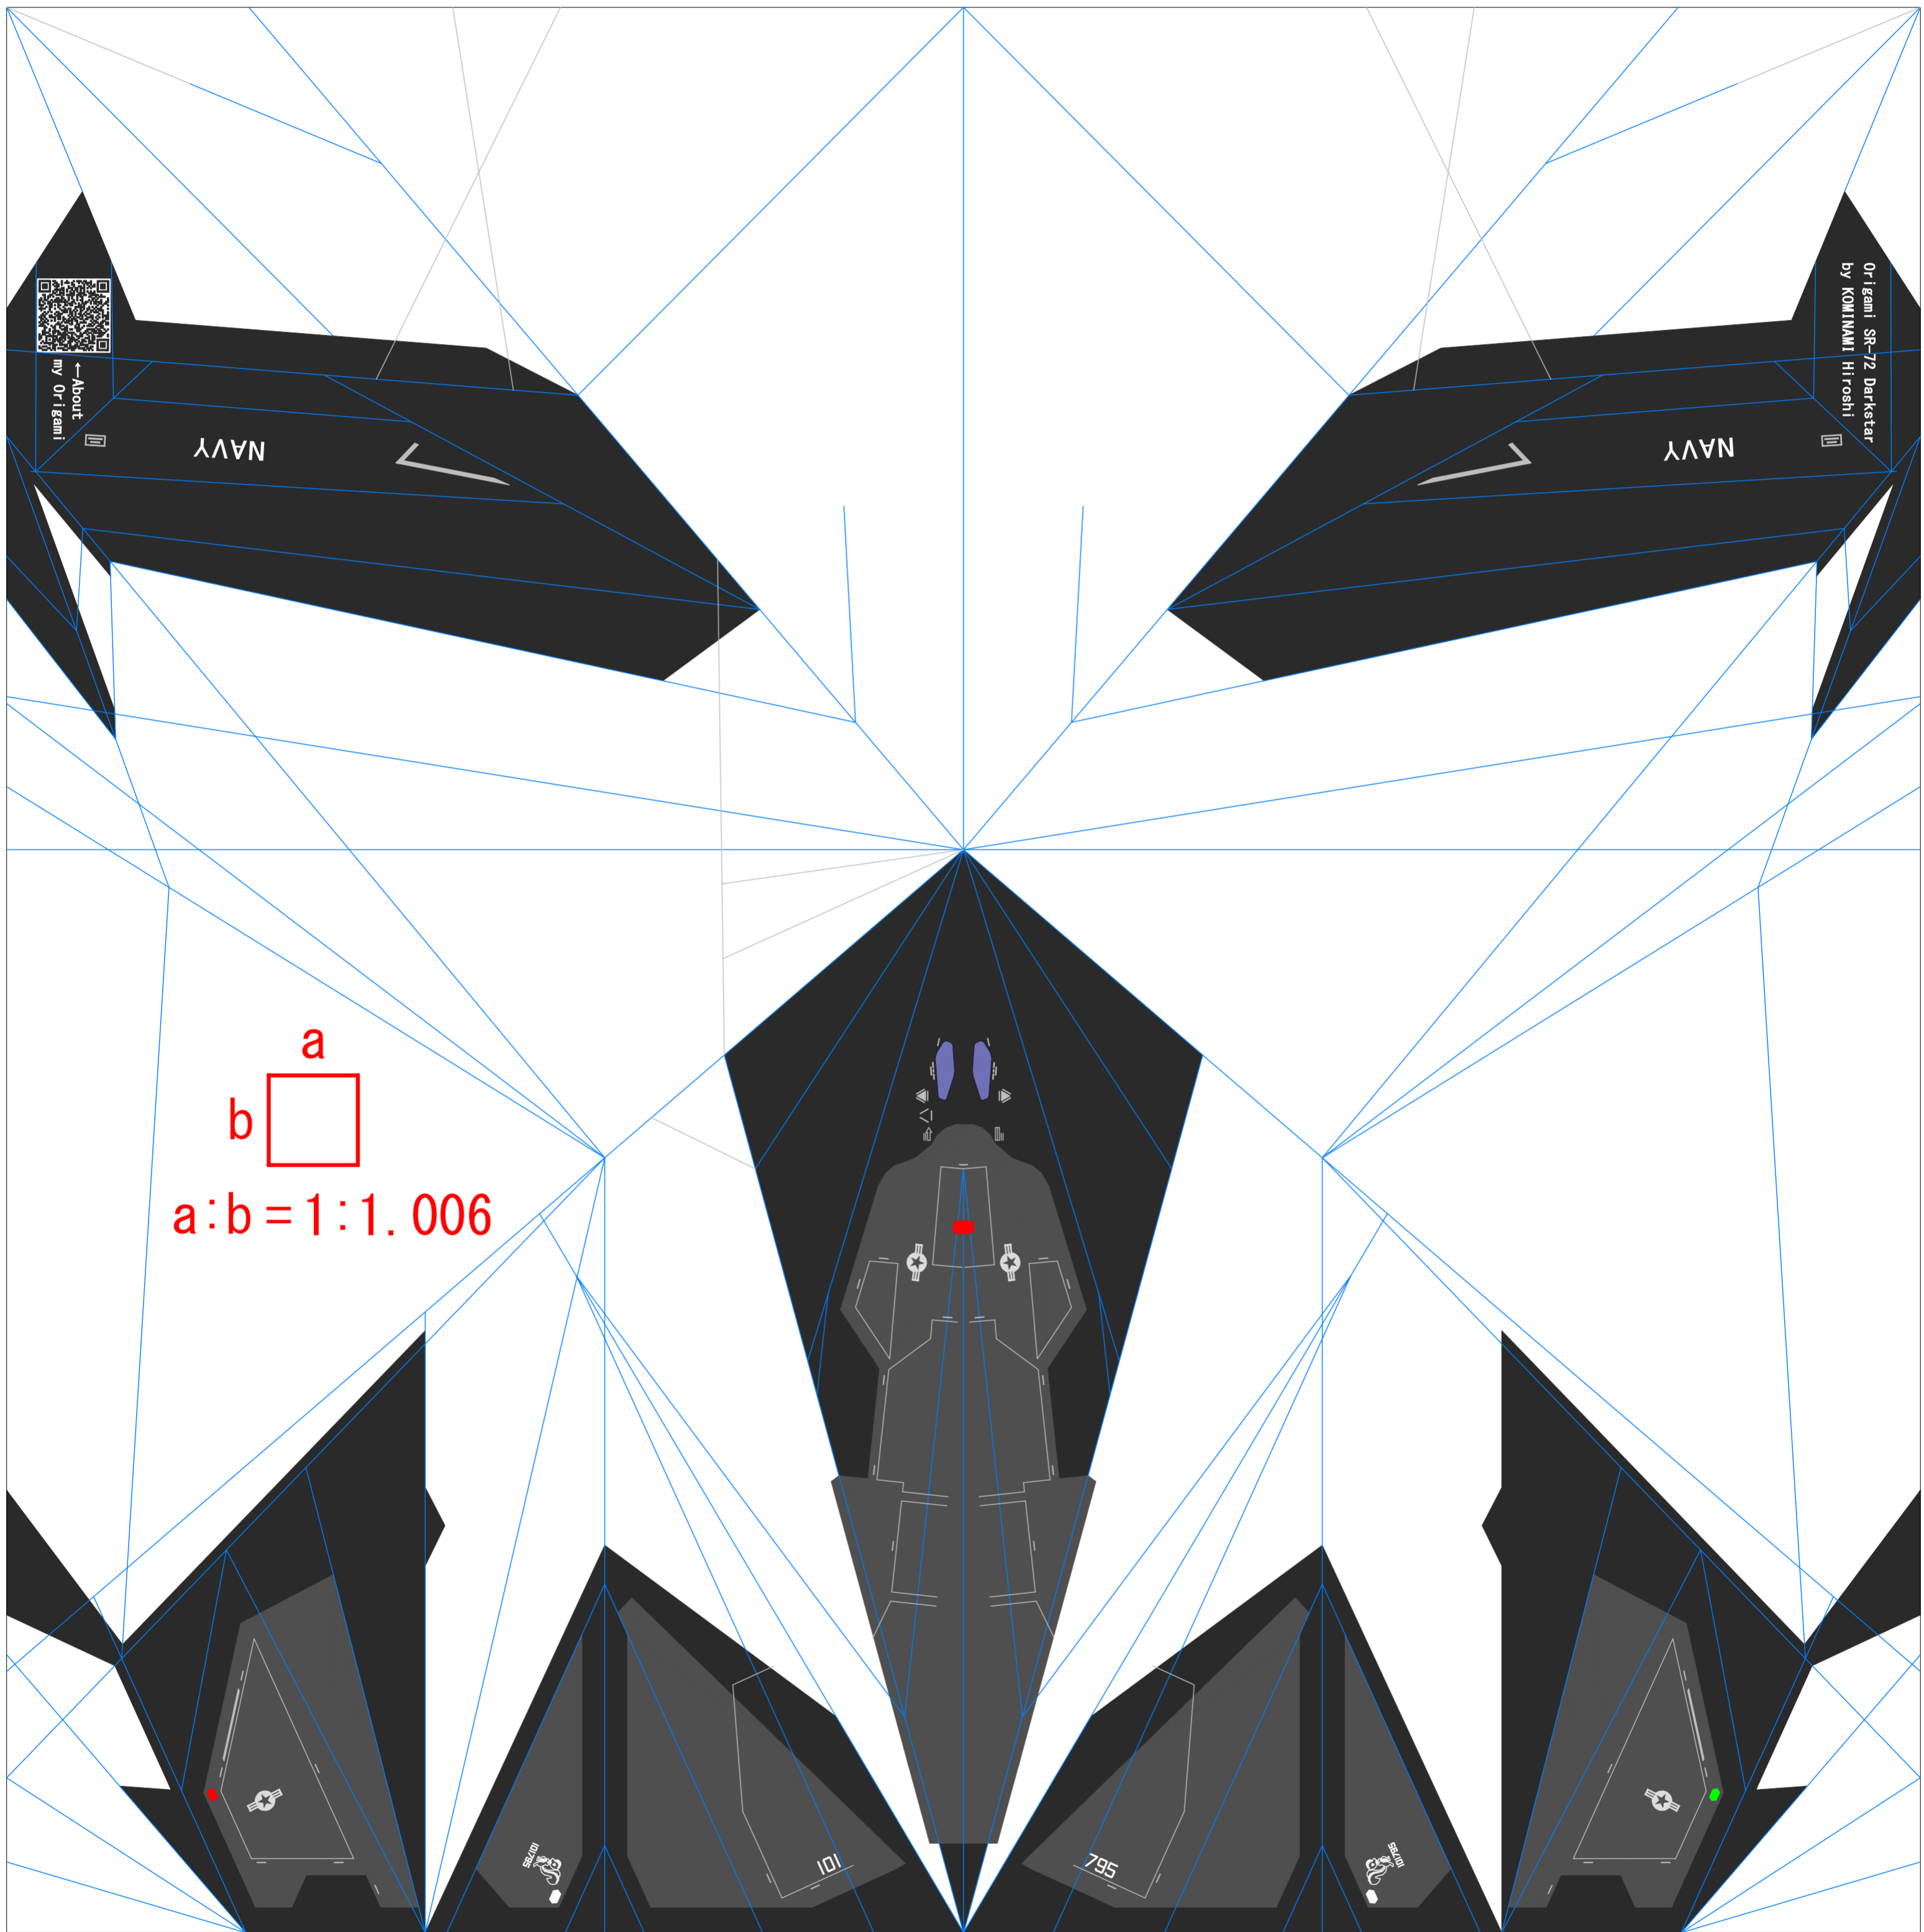

Or1gami SR-72 Darkstar
by KOMIYAMA Hiroshi

NAVY

NAVY

About
my Or1gami

$a:b = 1:1.006$

101

795

ORIGAMI

COMPLEX